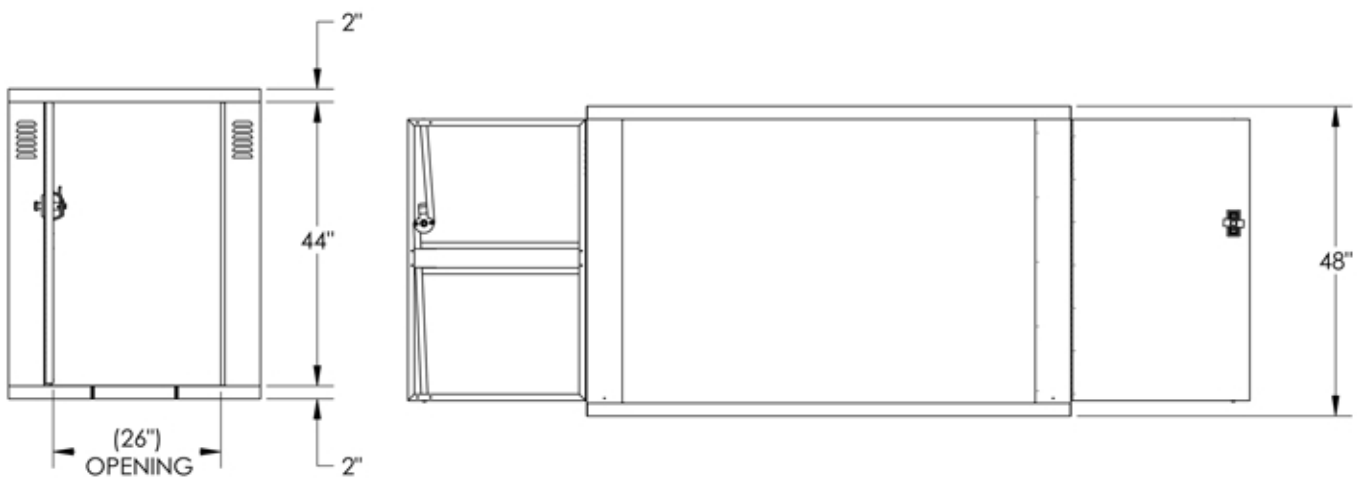

DURA BIKE LOCKER

A DIVISION OF HANNAN SPECIALTIES INC.

Made in the USA

DIMENSION SHEET FOR
MODEL: DL100-2

Standard Locker with Divider Panel

www.durabikelocker.com

4019 LEOS LN. #3 - CARMICHAEL, CA 95608

(916) 488-7026 - (800) 722-BIKE (2453)