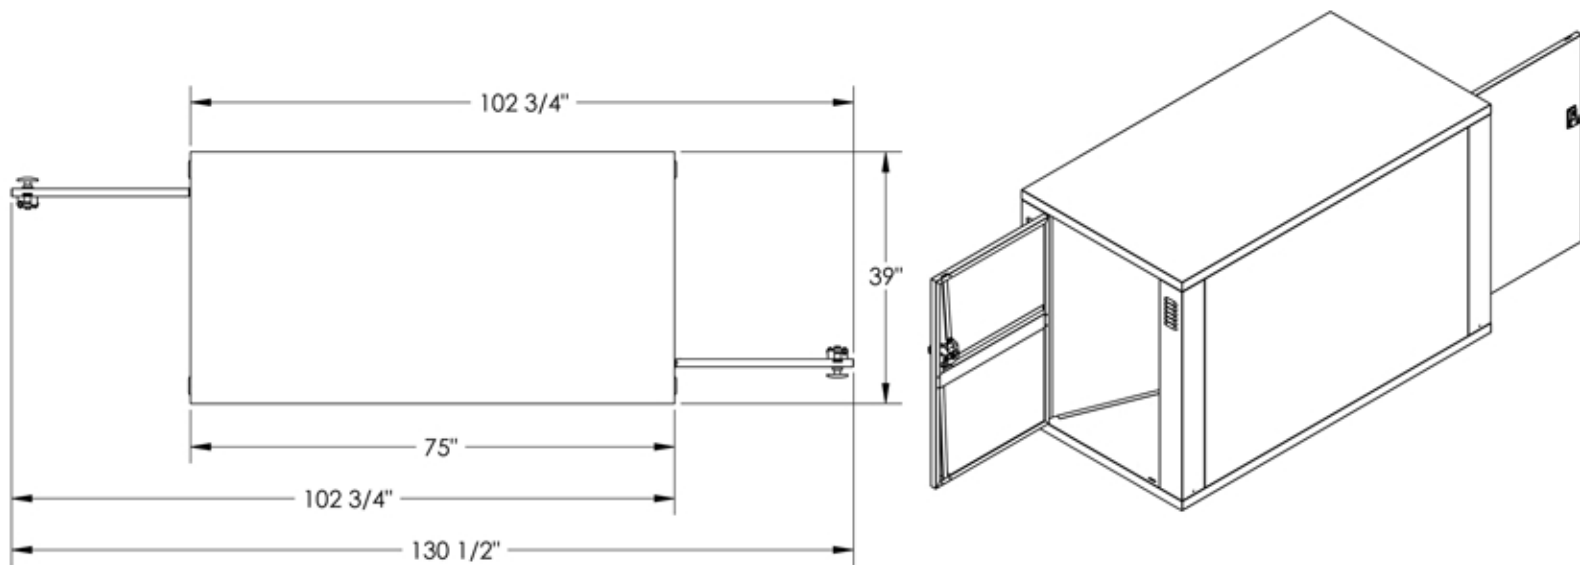

DURA BIKE LOCKER

A DIVISION OF HANNAN SPECIALTIES INC.

Made in the USA

DIMENSION SHEET FOR
MODEL: DL100-2

Standard Locker with Divider Panel

www.durabikelocker.com

4019 LEOS LN. #3 - CARMICHAEL, CA 95608

(916) 488-7026 - (800) 722-BIKE (2453)