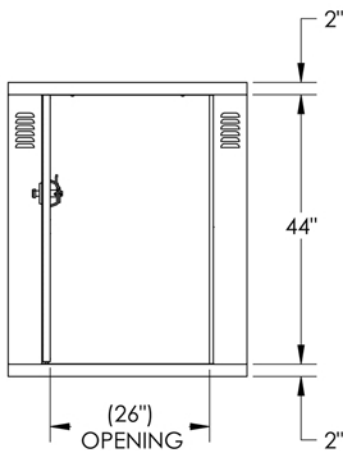

DURA BIKE LOCKER

A DIVISION OF HANNAN SPECIALTIES INC.

Made in the USA

DIMENSION SHEET FOR MODEL: DL100-1 Standard Bike Locker

www.durabikelocker.com
4019 LEOS LN. #3 - CARMICHAEL, CA 95608
(916) 488-7026 - (800) 722-BIKE (2453)