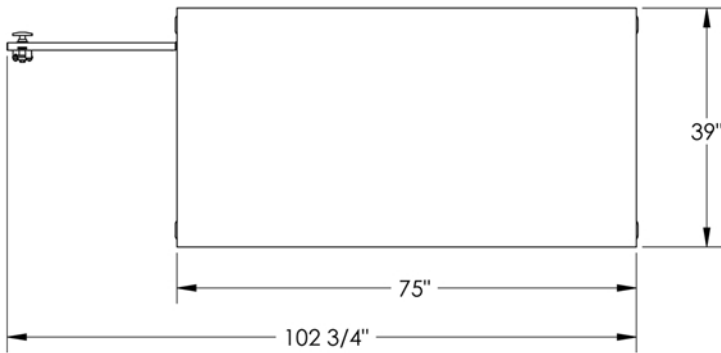

DURA BIKE LOCKER

A DIVISION OF HANNAN SPECIALTIES INC.

Made in the USA

DIMENSION SHEET FOR MODEL: DL100-1 Standard Bike Locker

www.durabikelocker.com
4019 LEOS LN. #3 - CARMICHAEL, CA 95608
(916) 488-7026 - (800) 722-BIKE (2453)