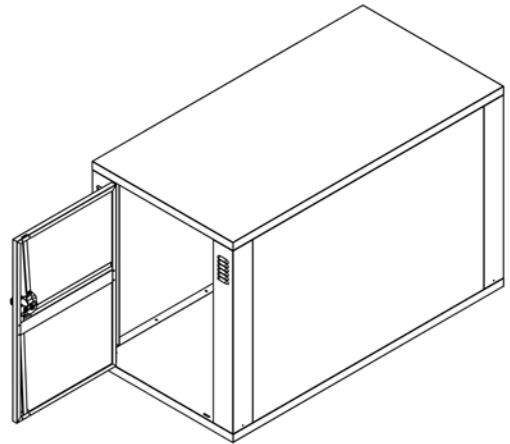

DURA BIKE LOCKER

A DIVISION OF HANNAN SPECIALTIES INC.

Made in the USA

DIMENSION SHEET FOR MODEL: DL100-1 Standard Bike Locker

www.durabikelocker.com
4019 LEOS LN. #3 - CARMICHAEL, CA 95608
(916) 488-7026 - (800) 722-BIKE (2453)