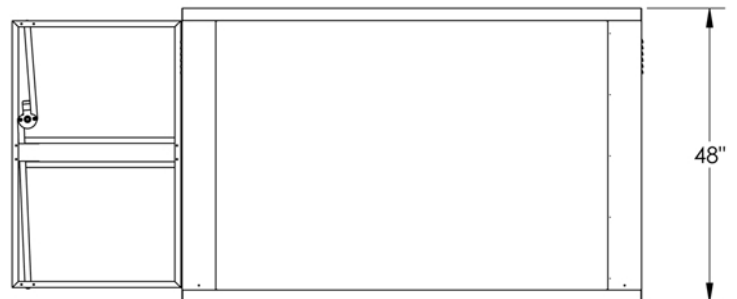

DURA BIKE LOCKER

A DIVISION OF HANNAN SPECIALTIES INC.

Made in the USA

DIMENSION SHEET FOR MODEL: DL100-1 Standard Bike Locker

www.durabikelocker.com
4019 LEOS LN. #3 - CARMICHAEL, CA 95608
(916) 488-7026 - (800) 722-BIKE (2453)